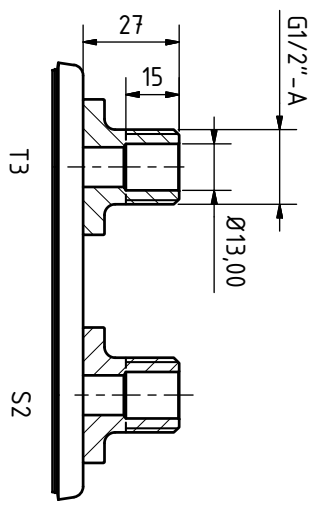

B-B (1 : 1.5)

Notes:
*) Reference dimensions

State		Changes		Date		Name	
Drawn		Date		Name		Material	
28.04.2015		Ryabuha				HT TR	
Checked		Title / Model		Part Number		NB538-24 Universal connections	
						Scale 1:3 Masskgl	
						1 of 1	
						A3	

Part Number
NB538-24 Universal connections